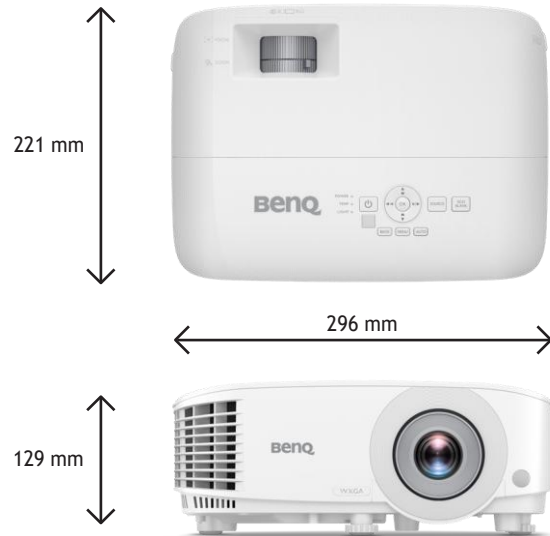

Dimensions